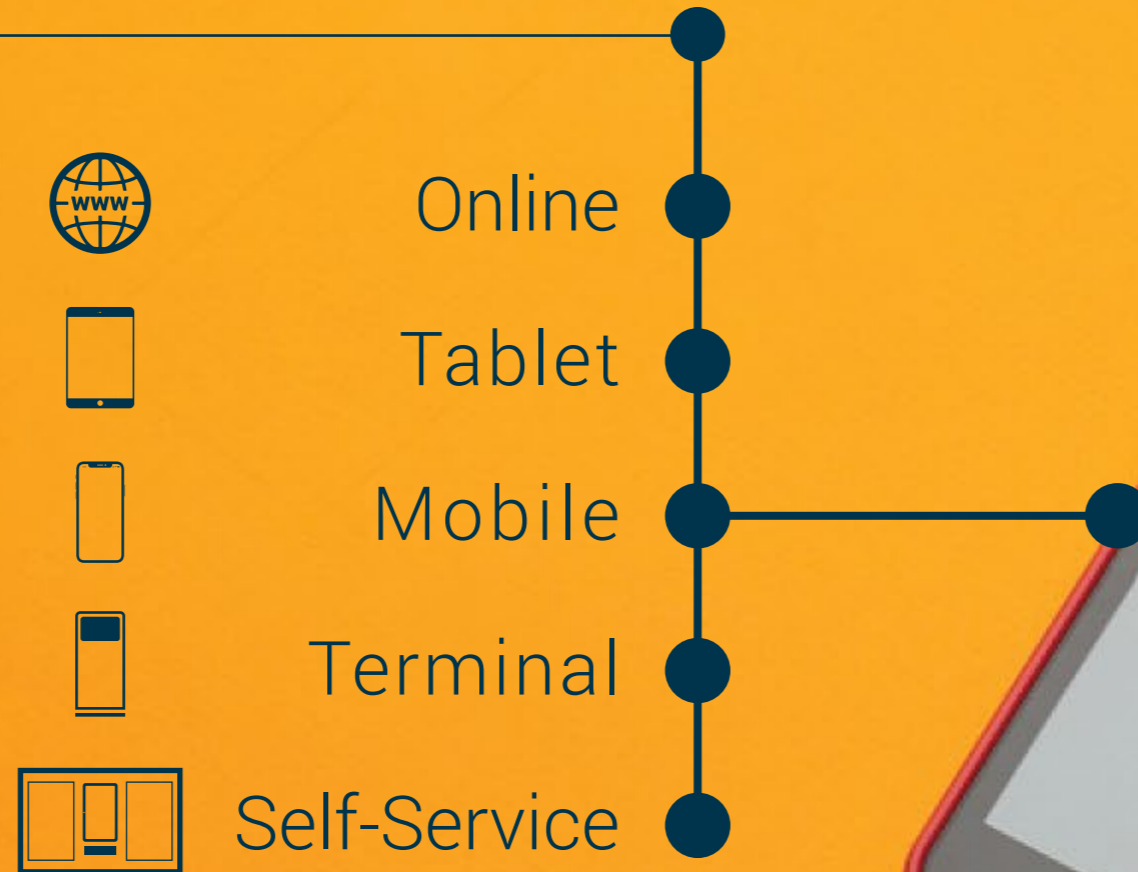

"disrupt business with total connectivity"

imeusbiz
B I Z T E C H
NEW NORMAL

POINT OF SALE TYPES

ERP

POS

imeusbiz
B I Z T E C H
ERP

One Platform for Business

APP-Platform-Ecosystem

point of sale retail chain platform

Connected
Realtime

¹Collaborated Monetization Option