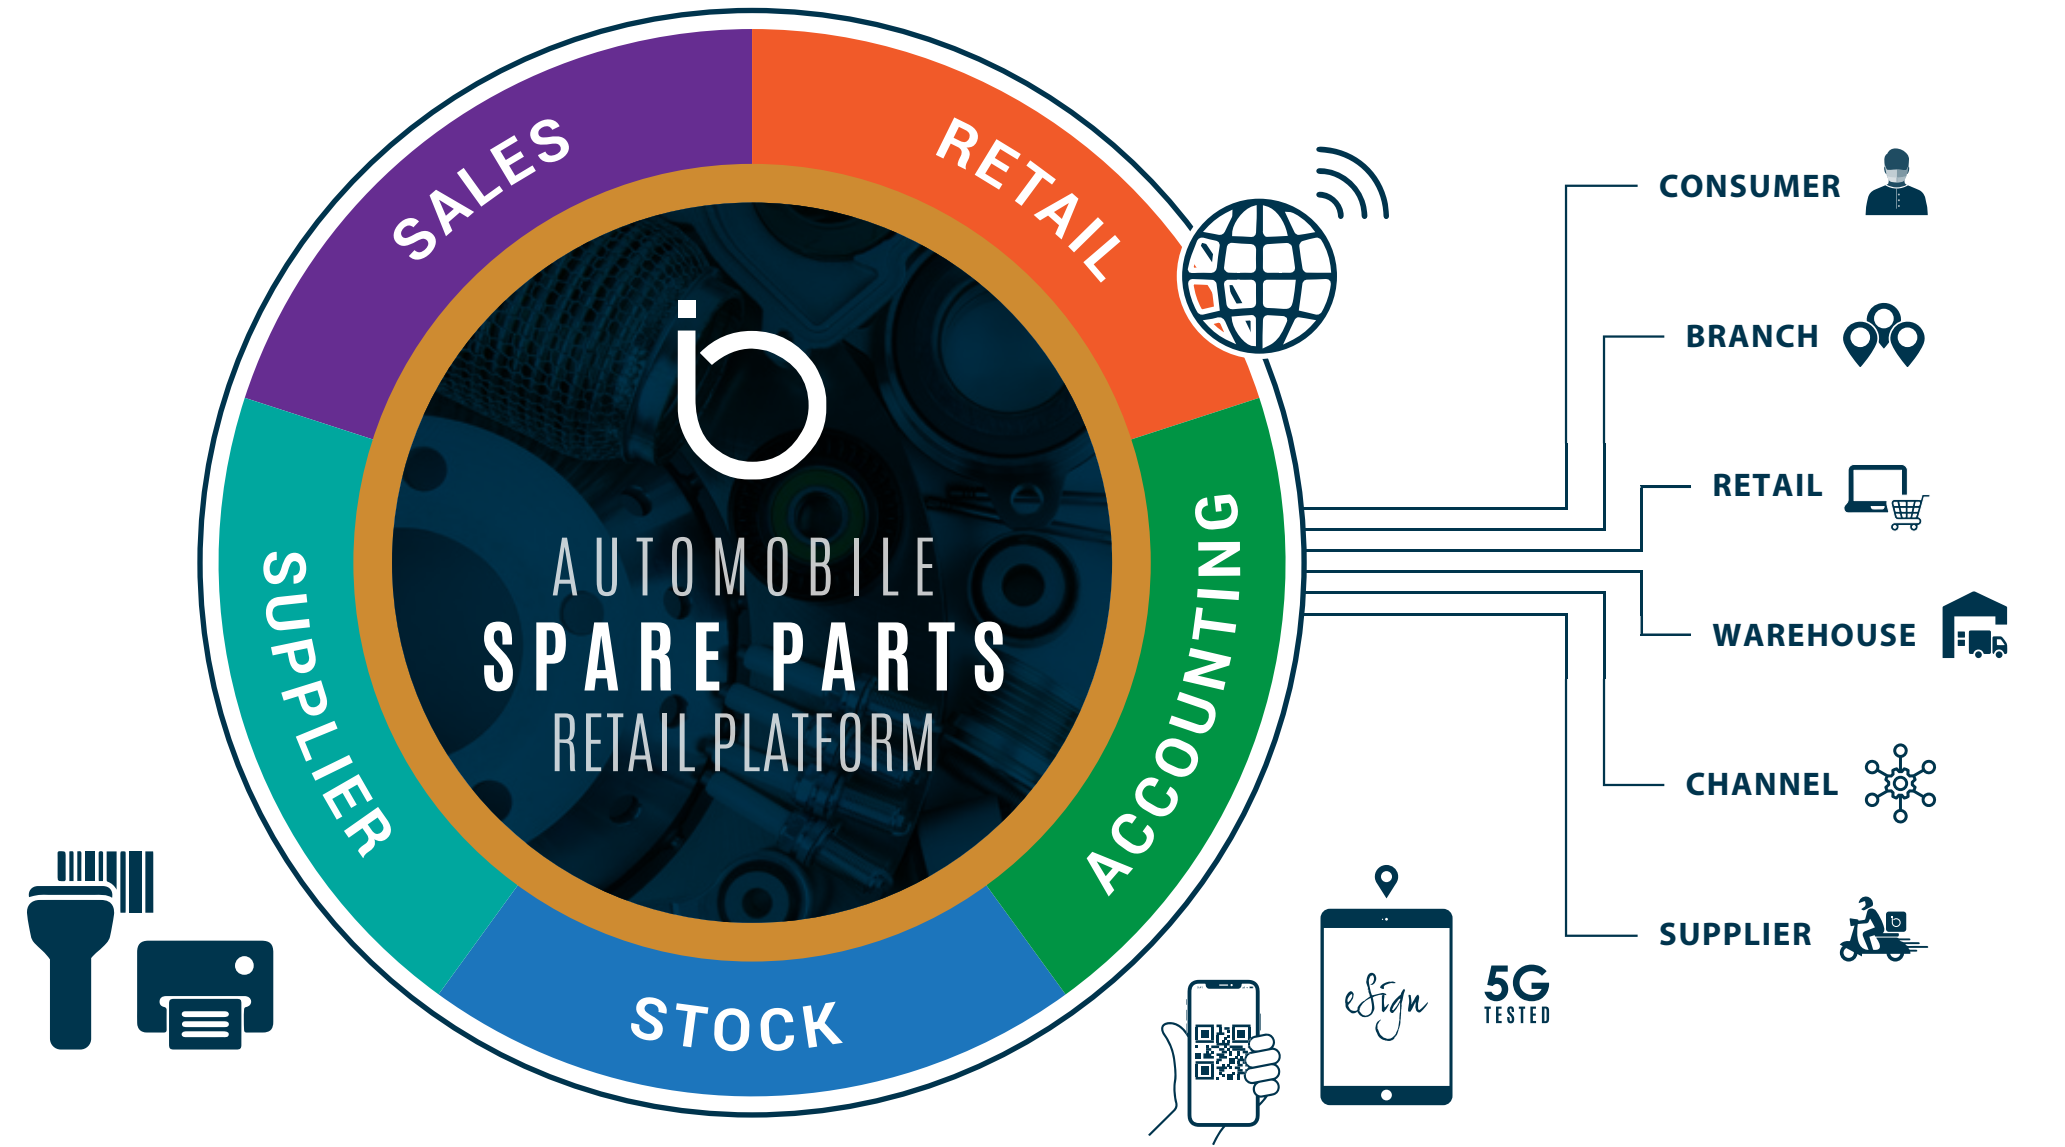

imeusbiz

B I Z T E C H

A U T O M O B I L E

ERP

AUTOMOBILE
SPARE PARTS
RETAIL PLATFORM

One
Platform
for Business

imeusbiz
B I Z T E C H
ERP

www.IMEUSbiz.com

imeusbiz automobile spare parts retail platform

Realtime connected for operations optimization, cost reduction and sales revenue

- ## BENEFITS
- Productivity ●
 - Data Accuracy ●
 - Cost Reduction ●
 - Documentation ●
 - Realtime Access ●
 - Avoid Duplication ●
 - Time Management ●
 - Customer Satisfaction ●
 - Work Process Tracking ●
- ## UNIQUE
- EcoSystem Connect ●
 - Multi-Warehouse ●
 - Multi-Branches ●
 - InterCompany ●
 - One Platform ●